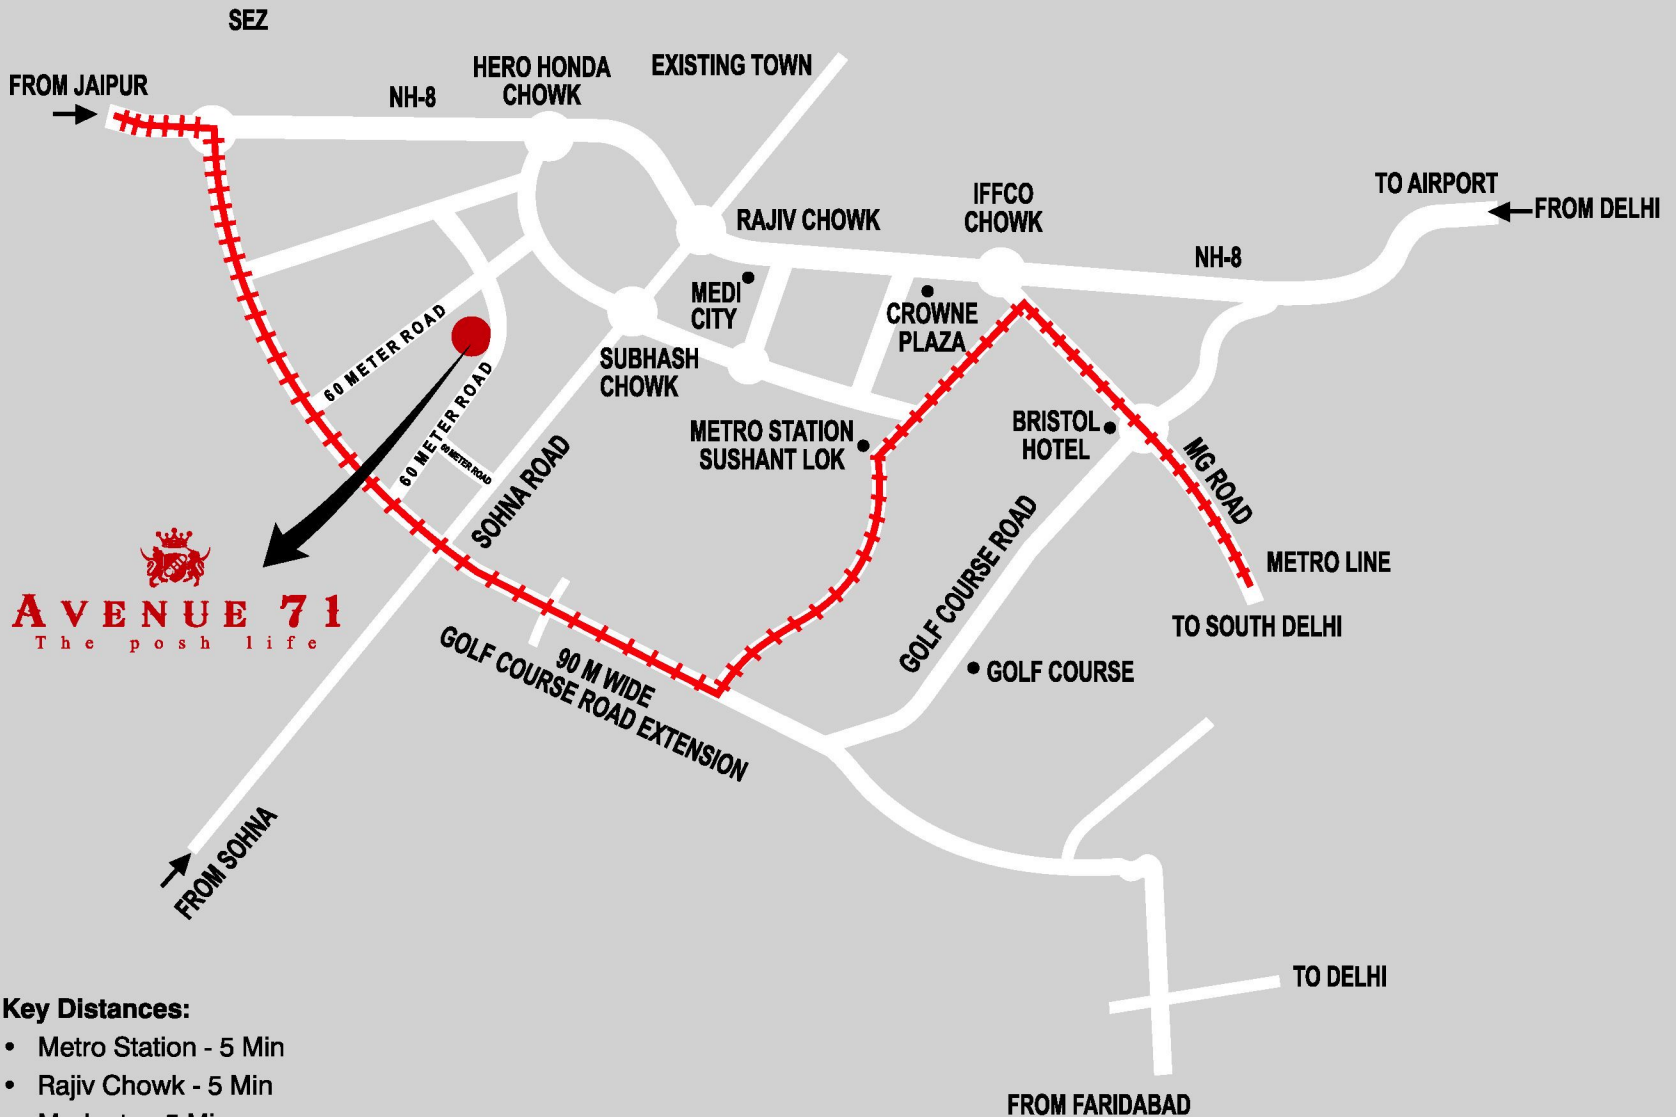

# LOCATION PLAN

Avenue 71 is well connected to every important place in Gurgaon. It's located on Sohna Road, with neighbours like Five Star Hotels and Popular Shopping Malls. To top the list, a proposed site for a Metro Station also falls well within its reach. These are just a few pointers out of many that will make your decision even stronger.

**AVENUE 71**  
The posh life

## Key Distances:

- Metro Station - 5 Min
- Rajiv Chowk - 5 Min
- Medanta - 5 Min
- IGI Airport - 25 Min
- Marriott Courtyard - 10 Min
- Radisson Suites - 10 Min
- Park Plaza - 10 Min

--- Proposed/Existing Metro Line  
Map not to scale